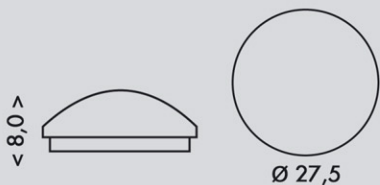

NOVINKA
technology
LED

VICTOR LED

A+