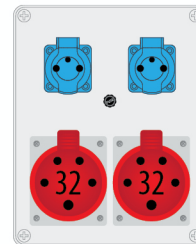

B.1098

Only for distribution boxes R-BOX 240

- » Material: steel plate St 1,5 mm
- » Color: RAL 3002
- » Product painted with epoxy paint
- » Norm: PN-EN 61439-1

B.1094W

B.1099

B.1095W

B.1096

B.1627