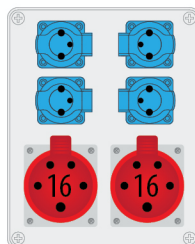

B.1098

Only for distribution boxes R-BOX 240

- » Material: steel plate St 1,5 mm
- » Color: RAL 3002
- » Product painted with epoxy paint
- » Norm: PN-EN 61439-1

B.1094W

B.1099

B.1095W

B.1096

B.1627