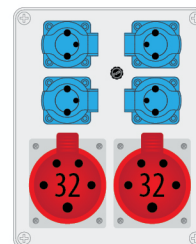

B.1098

Only for distribution boxes R-BOX 240

- » Material: steel plate St 1,5 mm
- » Color: RAL 3002
- » Product painted with epoxy paint
- » Norm: PN-EN 61439-1

B.1094W

B.1099

B.1095W

B.1096

B.1627