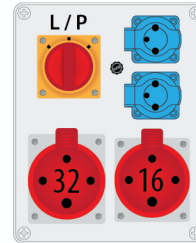

R-BOX 240

PG16

ABS

IP44

1

PN-EN 61439-1, PN-EN 61439-3

B.1615W

Only for distribution boxes R-BOX 240

- » Material: steel plate St 1,5 mm
- » Color: RAL 3002
- » Product painted with epoxy paint
- » Norm: PN-EN 61439-1