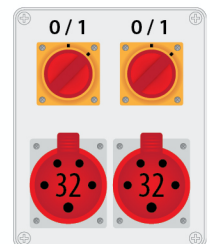

B.1098

Only for distribution boxes R-BOX 240

- » Material: steel plate St 1,5 mm
- » Color: RAL 3002
- » Product painted with epoxy paint
- » Norm: PN-EN 61439-1

B.1094W

B.1099

B.1095W

B.1096

B.1627