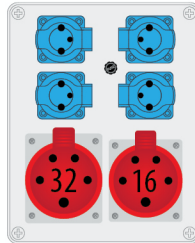

R-BOX 240

PG16

ABS

IP44

1

PN-EN 61439-1, PN-EN 61439-3

B.1100-02