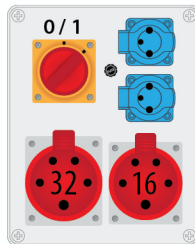

B.1098

Only for distribution boxes R-BOX 240

- » Material: steel plate St 1,5 mm
- » Color: RAL 3002
- » Product painted with epoxy paint
- » Norm: PN-EN 61439-1

B.1094W

B.1099

B.1095W

B.1096

B.1627