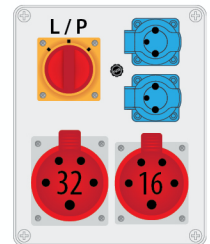

B.1098

Only for distribution boxes R-BOX 240

- » Material: steel plate St 1,5 mm
- » Color: RAL 3002
- » Product painted with epoxy paint
- » Norm: PN-EN 61439-1

B.1094W

B.1099

B.1095W

B.1096

B.1627