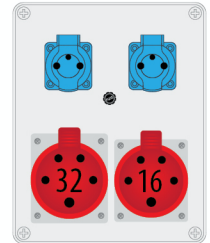

B.1098

Only for distribution boxes R-BOX 240

- » Material: steel plate St 1,5 mm
- » Color: RAL 3002
- » Product painted with epoxy paint
- » Norm: PN-EN 61439-1

B.1094W

B.1099

B.1095W

B.1096

B.1627