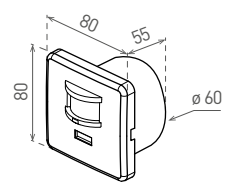

 220-240V-50/60Hz	 max. 5A 1200VA-	 IP ₂₀			 -20+40°C	 150	 1-50		
--	---	--	---	---	--	---	--	---	---

			 color	 [°]	 [m]				DKC
SENSOR 40	GXSI004	8592660100906	biela	160	120	9	10s-7min.	3-2000lx	10,93 €