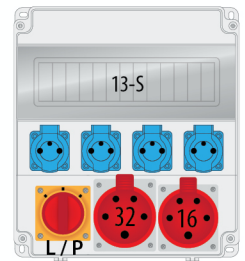

B.18.320-2

B.18.320-3

B.18.320-4

B.18.320-5W

B.18.320-6W

B.18.320-7W

B.18.320-8W

B.18.320-9

On the customer request, distribution boxes are available in all possible configurations

Distribution box R-BOX Series
- appropriate PG cable gland inside

B.18.320-11