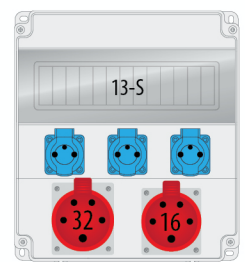

B.18.320-2

B.18.320-3

B.18.320-4

B.18.320-5W

B.18.320-6W

B.18.320-7W

B.18.320-8W

B.18.320-9

On the customer request, distribution boxes are available in all possible configurations

Distribution box R-BOX Series
- appropriate PG cable gland inside

B.18.320-11