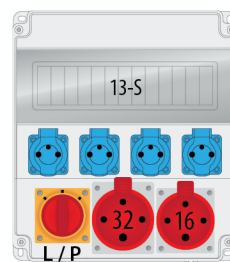

B.18.320-2

B.18.320-3

B.18.320-4

B.18.320-5W

B.18.320-6W

B.18.320-7W

B.18.320-8W

B.18.320-9

On the customer request, distribution boxes are available in all possible configurations

Distribution box R-BOX Series
- appropriate PG cable gland inside

B.18.320-11