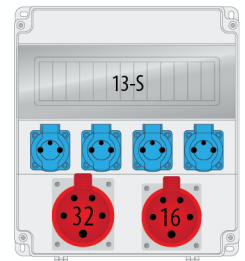

R-BOX LUX 320R

IK08

PG21

ABS

IP44

1

PN-EN 61439-1, PN-EN 61439-3

B.18.320-1

B.18.320-2

B.18.320-3

B.18.320-4

B.18.320-5W

B.18.320-6W

B.18.320-7W

B.18.320-8W

B.18.320-9

On the customer request, distribution boxes are available in all possible configurations

Distribution box R-BOX Series
- appropriate PG cable gland inside

B.18.320-11