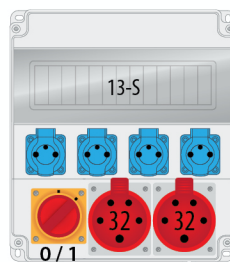

B.18.320-2

B.18.320-3

B.18.320-4

B.18.320-5W

B.18.320-6W

B.18.320-7W

B.18.320-8W

B.18.320-9

On the customer request, distribution boxes are available in all possible configurations

Distribution box R-BOX Series
- appropriate PG cable gland inside

B.18.320-11