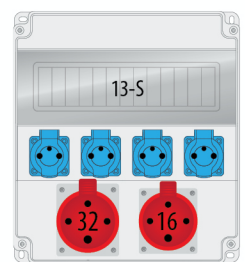

B.18.320-2

B.18.320-3

B.18.320-4

B.18.320-5W

B.18.320-6W

B.18.320-7W

B.18.320-8W

B.18.320-9

On the customer request, distribution boxes are available in all possible configurations

Distribution box R-BOX Series
- appropriate PG cable gland inside

B.18.320-11